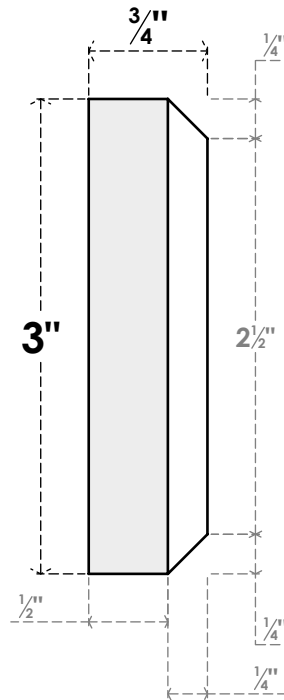

ROSP030X030X075SDG03

3"W X 3"H X 3/4"P STANDARD SEDGWICK BULLSEYE ROSETTE WITH BEVELED EDGE, ARCHITECTURAL GRADE PVC

FRONT

SIDE

EKENA MILLWORK
2300 WEST MAIN ST.
CLARKSVILLE, TX 75426
TOLL FREE: 866-607-0453
WWW.EKENAMILLWORK.COM

NOTES

1. INSTALLATION TO BE COMPLETED IN ACCORDANCE WITH MANUFACTURER'S SPECIFICATIONS.
2. DRAWING MAY NOT BE TO SCALE
3. THIS DRAWING IS INTENDED FOR DESIGN AND PLANNING PURPOSES ONLY.
4. ALL INFORMATION CONTAINED HEREIN WAS CURRENT AT THE TIME OF DEVELOPMENT BUT MUST BE REVIEWED AND APPROVED BY THE PRODUCT MANUFACTURER TO BE CONSIDERED ACCURATE.
5. ARCHITECTURAL GRADE PVC PRODUCTS ARE MADE FROM EXPANDED CELLULAR PVC AND COME NATURALLY WHITE BUT MAY BE PAINTED