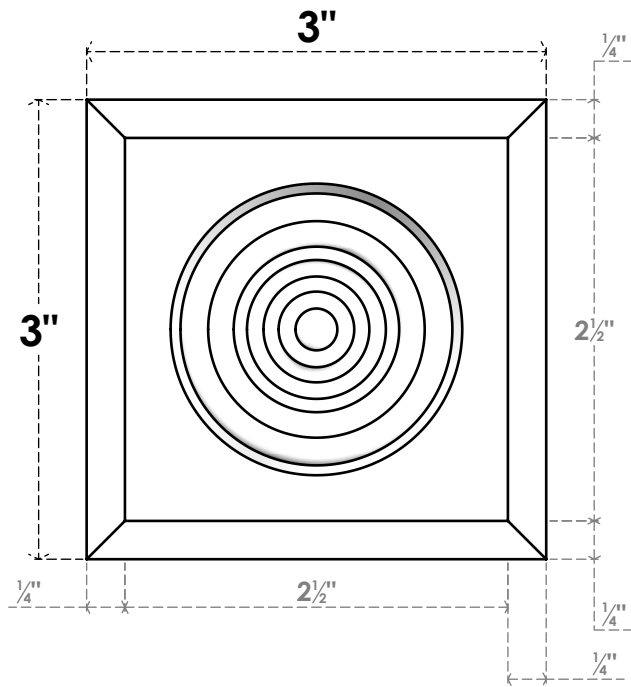

ROSP030X030X075SDG03

3"W X 3"H X 3/4"P STANDARD SEDGWICK BULLSEYE ROSETTE WITH BEVELED EDGE, ARCHITECTURAL GRADE PVC

FRONT

SIDE

EKENA MILLWORK
2300 WEST MAIN ST.
CLARKSVILLE, TX 75426
TOLL FREE: 866-607-0453
WWW.EKENAMILLWORK.COM